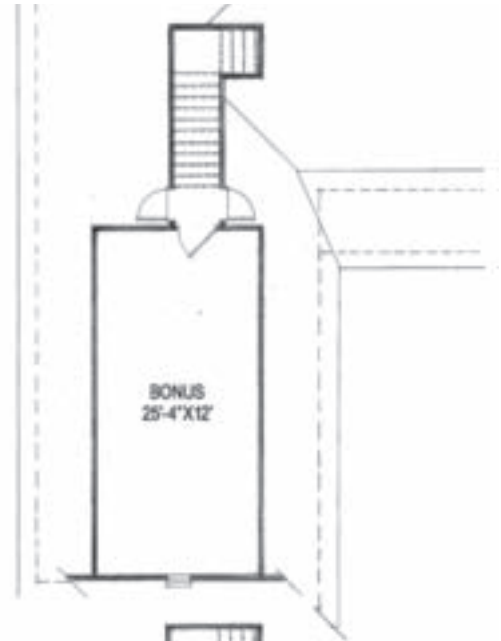

🌻 CLOVER

Total Square Footage
under roof 3156

Floor Plan Heated 1988

Optional Bonus Room 345

Bonus Room Option w/Bath 347

Terrace/Deck 180

Covered Porch 123

Garage/Storage 520

THE 🌻 CLOVER — One story, three bedroom,
two bath with bonus room over garage.

Cliffabee Leas
It's all about you!