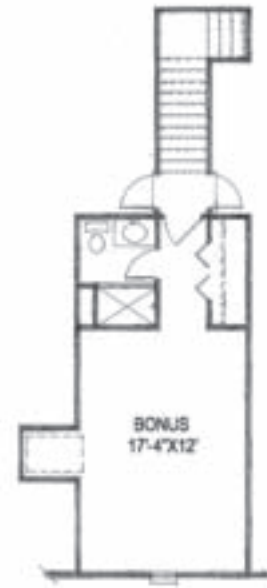

🌻 CLOVER

Total Square Footage
under roof 3156

Floor Plan Heated 1988

Optional Bonus Room 345

Bonus Room Option w/Bath 347

Terrace/Deck 180

Covered Porch 123

Garage/Storage 520

THE 🌻 CLOVER — One story, three bedroom,
two bath with bonus room over garage.

Cliffabee Leas
It's all about you!