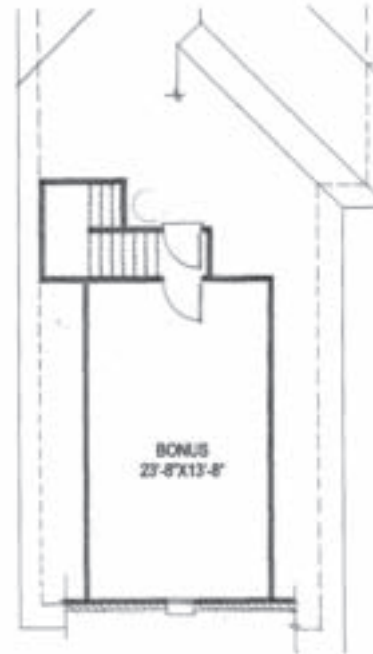

THE DANDELION

Total Square Footage under roof 3698

Floor Plan Heated 2291

Optional Bonus Room 392

Bonus Room Option w/Bath 408

Covered Porch 466

Garage/Storage 549

THE DANDELION — One story,
three bedroom, two bath.