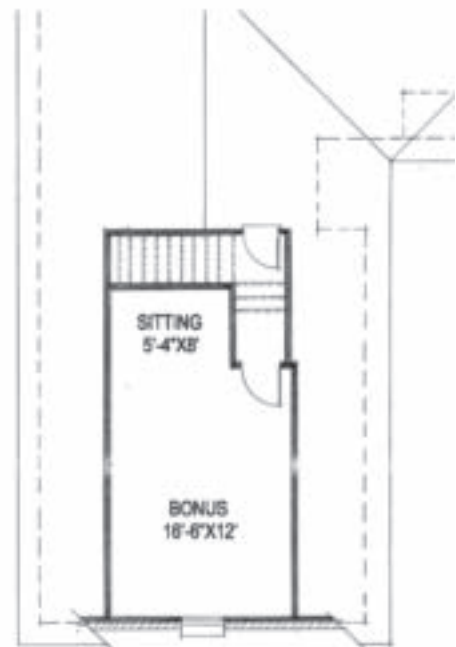

RIMROSE

Total Square Footage under roof 2855

Floor Plan Heated 1917

Optional Bonus Room 293

Bonus Room Option w/Bath 302

Terrace/Deck 97

Garage/Storage 548

THE RIMROSE — One story,
three bedroom, two bath.