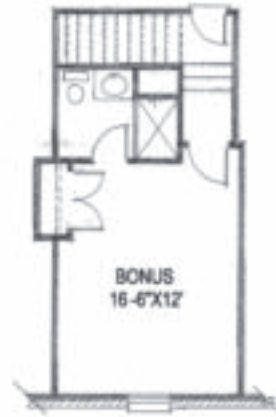

RIMROSE

Total Square Footage under roof 2855

Floor Plan Heated 1917

Optional Bonus Room 293

Bonus Room Option w/Bath 302

Terrace/Deck 97

Garage/Storage 548

THE RIMROSE — One story,
three bedroom, two bath.